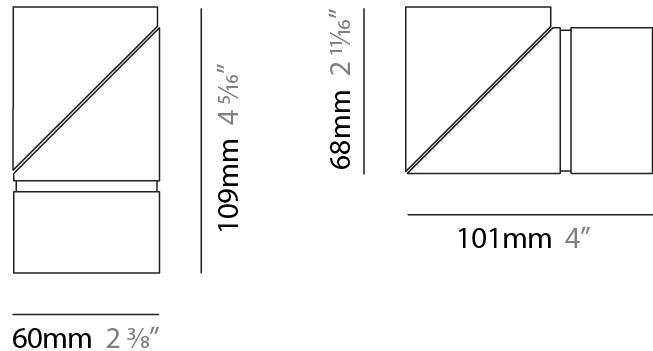

PROJECT
TYPE
SPECIFIER
QUANTITY
DATE

BOB RECESSED

A7200006-

base number	Color Temperature	Finish Options	Lens Options

1. To build a product code in our configurator select the specify button on the base model # product page
2. To build a manual product code on this datasheet choose from the options listed below in blue font and add the suffix to the base model #

GENERAL

Series: Bob
Brand: Letroh
Division: Architectural
Mounting Type: Recessed
Mounting Location: Ceiling
Subcategory: Semi-Flush

PHYSICAL

Shape: Cylinder
Diameter (mm): 60
Diameter (in): 2 3/8
Length (mm): 109
Length (in): 4 5/16
Light Distribution: Adjustable / Downlight
Weight (kg): 0.60
Weight (lbs): 1.32
Fixture Finish: WHI / BLK
Fixture Material: Aluminum
Cut-out Measurements: 35mm/1 3/8"

ELECTRICAL

Lamp Type: LED
Input Wattage (W): 13.5
Total Output Wattage (W): 12.1
Dimming: Tri-Mode (Non-Dimming and Phase Dimming (120Vac only) and 0-10V Dimming)
Driver Included: Yes
Driver Location: Remote
Driver Type: Constant Current - Universal
Driver Class: Class 2
Input Voltage (V): 120 - 277
Constant Current (MA): 350

LED

Color Temperature (°K): 2700 / 3000
Max. Delivered Lumen (lm): 1100 / 1500
CRI: >90 CRI
Lamp Life (hrs): 50000

OPTICAL

Optic°: 30 / 40 / 60 / OV / RT / WW
Adjustability: Rotational 360°; Tilt 90°

RATINGS AND CERTIFICATIONS

Certified By: Certified for North American Standards
IP rating: IP20